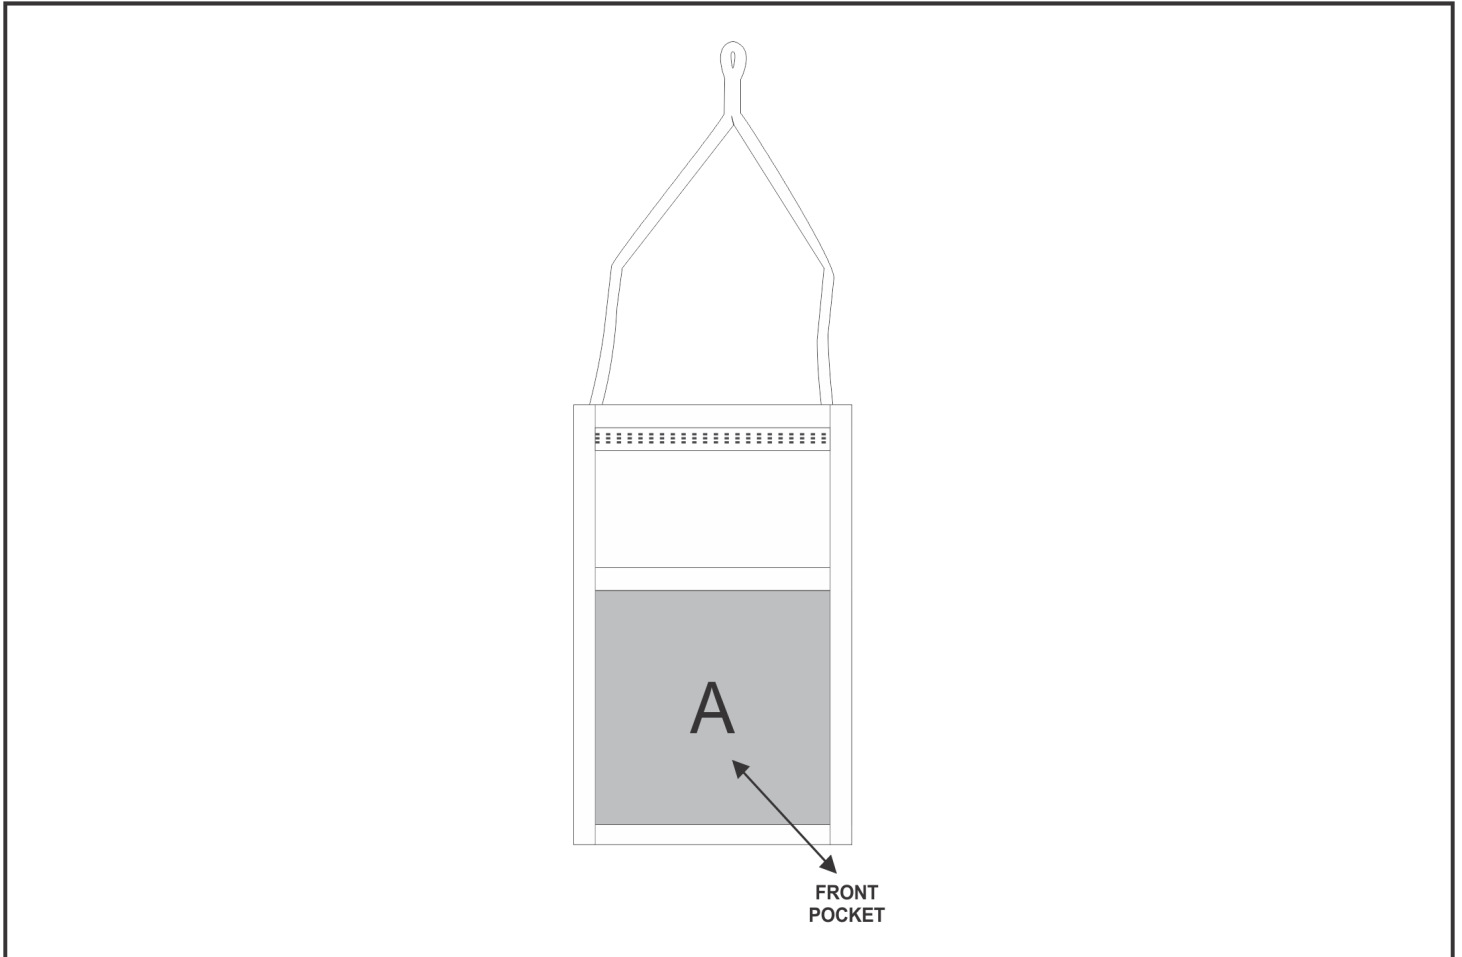

SC-HP-7-G

Hoppla Nurses Stationery Pouch

Need to know:

Includes 1-Position Sublimation (setup fees apply)

- Please Note: We cannot guarantee 100% logo Alignment on all Brandable Panels.

Branding Options:

Position	Branding Method (Branding Code)	No. of Colours	Dimension
A	Custom Sublimation A (CPSUB-A)	Full Colour	130mm wide x 125mm high